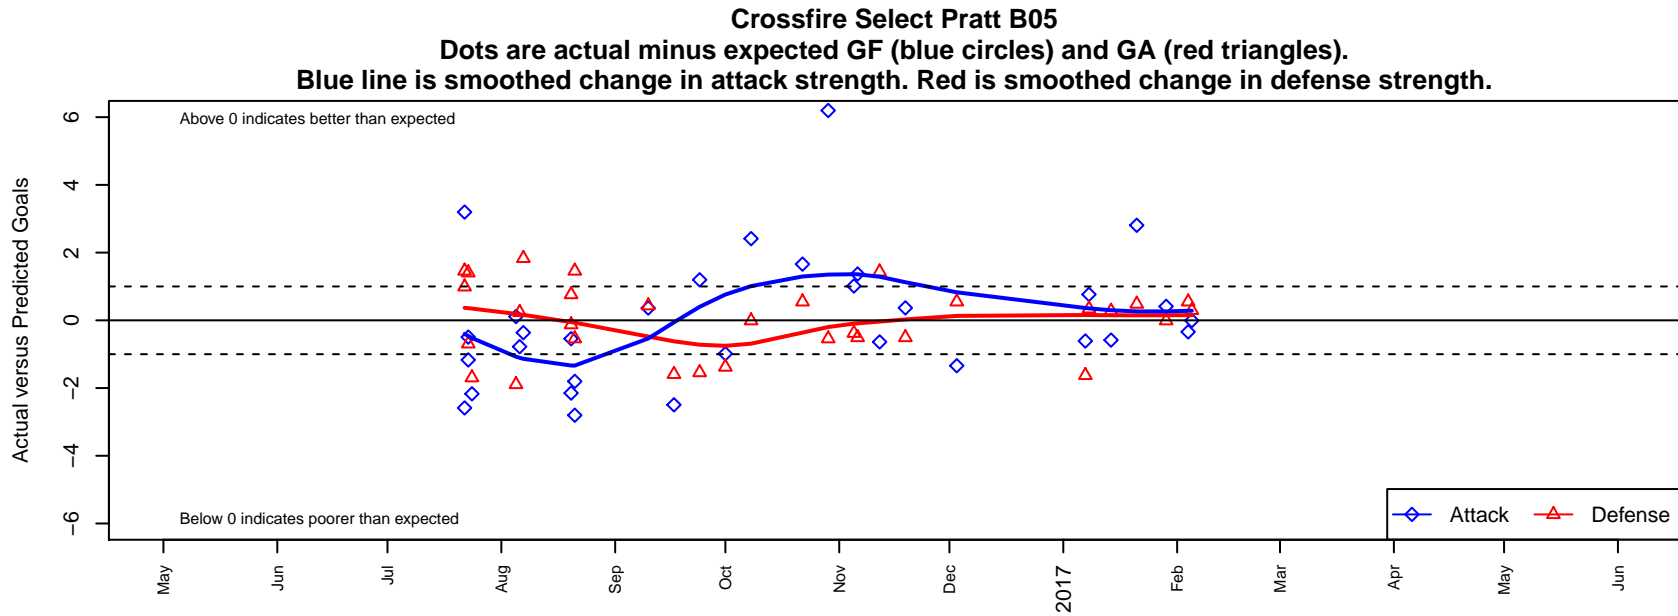

**attack and defense variance (black dot)
relative to other teams
and top 10 in region**

**attack and defense rating
relative to others at age
and all opponents in last 13 months**

Crossfire Select Pratt B05

Crossfire Select SC
Redmond, WA
B05 total strength=776
attack=1.3 defense=0.65
fall league = NPSL Div 1 (05) U12

alt names used:
Crossfire Select B05 Pratt
Pratt Crossfire Select – BU12
Crossfire Select B05 Pratt
Crossfire Select B05 Pratt
CFS B05 – Gold – Pratt

Venues played:
2016 Crossfire Select U12 Gold
2016 Eastside FC Cup BU12
2016 Island Cup BU12 Gold
2016 NPSL Division 1 (05) U12
2016 Founders Cup B05 Div A