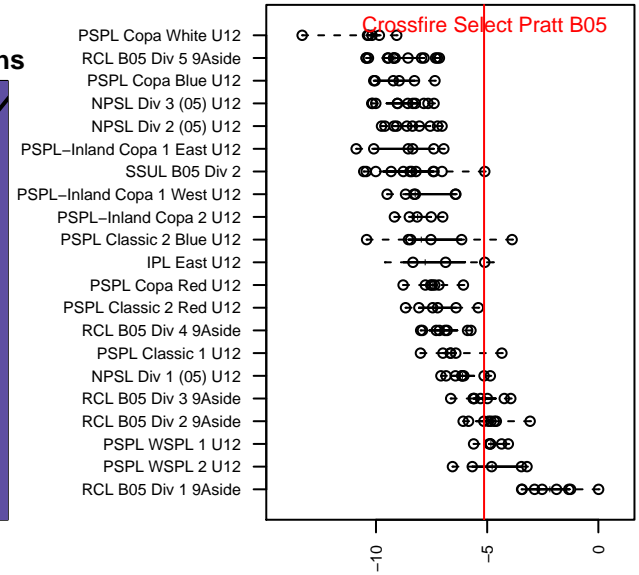

**attack and defense rating
relative to others at age
and all opponents in last 13 months**